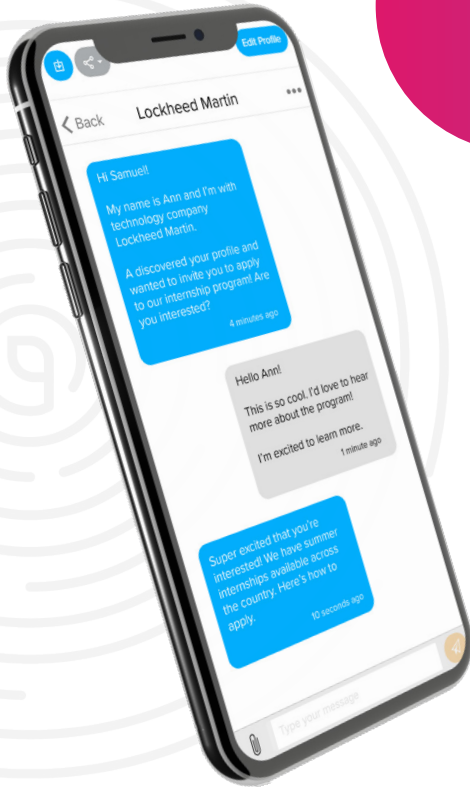

Tallo can help you **Find the Perfect Opportunity**

Let Tallo help in guiding you to find a career that has purpose and meaning, and to a job opportunity that is the right fit for you.

Why Tallo?

Tallo is a free, easy-to-use platform to showcase your unique skills and experiences and connect with opportunities that are the right fit for you.

WITH TALLO, YOU CAN...

Build your brand

Showcase what sets you apart and makes you unique in a digital profile, which doubles as your downloadable digital resume.

Access internships and jobs nationwide

Tallo's Jobs Search allows you to match with over **3.5M daily active internships, apprenticeships, and jobs** from more than 200,000 hiring companies.

Match with over \$20 billion in scholarships

Match up with billions in financial aid through scholarship matching engine Red Kite.

Expand your network

Ask and answer questions, share experiences, and connect with others about colleges, careers, and more in the Tallo Community.

Join Tallo. Get Discovered.

Companies use Tallo to find and recruit talent like you. If there's a match, we'll let you know about it.

How to join Tallo

Follow the steps below to join Tallo, create your profile, and start discovering opportunities.